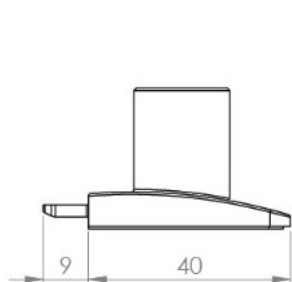

PRODUCT SHEET

Description:

Glass Door Lock "Square-U-See",F/Single D. CPL,MIC #J11, W/ SISO Oval Metal Key, 400 KD

Item number:

14.09.608-0

| Units | Box | Carton | HS Code | Barcode |
|-------|-----|--------|------------|---|
| Pcs. | | 240 | 8301300000 |  5704866494090 |