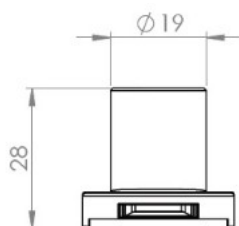

PRODUCT SHEET

Description:

Glass Door Lock "Square-U-See",F/Single D. CPL,MIC #J11, W/ SISO Oval Metal Key, 400 KD

Item number:

14.09.608-0

| Units | Box | Carton | HS Code | Barcode |
|-------|-----|--------|------------|---|
| Pcs. | | 240 | 8301300000 |  5704866494090 |